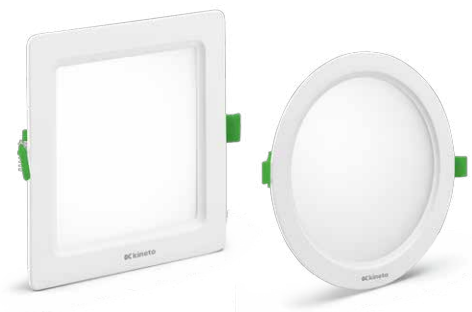

ULTRA SERIES

- Lumen >130W
- CRI > 80
- Input 130-320V AC

Product Code	Wattage	Dimensions (Outer)	Cutout (mm/inch)	Standard Packing	Colour Temperature	Price (₹ Per Unit)
UKLCSAP4WULT	4W	85x85x21	68 mm/3 inch	40		223
UKLCSAP6WULT	6W	120x120x21	102 mm/4 inch	40		316
UKLCSAP12WULT	12W	169x169x22	153 mm/6 inch	30		484
UKLCSAP18WULT	18W	222x222x22	203 mm/8 inch	20		710

Available in Round & Square shapes.

- Warm
- Natural
- Cool
- Red
- Green
- Blue
- Pink